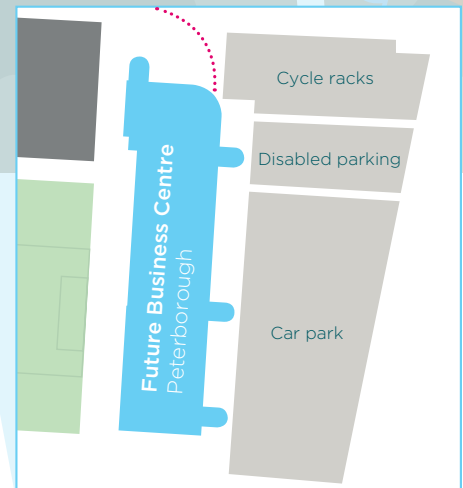

# Future Business Centre Peterborough

Where to find the centre

..... Walk/cycle to and from Peterborough Station

 Bus stops

**01733 666600**  
**hello@FBCPeterborough.co.uk**

**Our address:**  
Future Business Centre Peterborough  
London Road  
Peterborough  
PE2 8AL

## By Train

---

To check train times, and for further enquiries, see [www.nationalrail.co.uk](http://www.nationalrail.co.uk)

The Future Business Centre is 1 mile from Peterborough Railway Station. Turn right out of station and follow the pedestrian signs for 'City Centre & Cathedral' that will take you through an underpass onto Cowgate and Church Street (pedestrianised). From Cathedral Square turn right onto Bridge Street. Cross Bourges Boulevard and continue to follow Bridge Street to the Town Bridge. Cross over the bridge and take the second left onto Hawksbill Way. Take the first right into the Football Ground and follow the road around the stadium to the Future Business Centre.